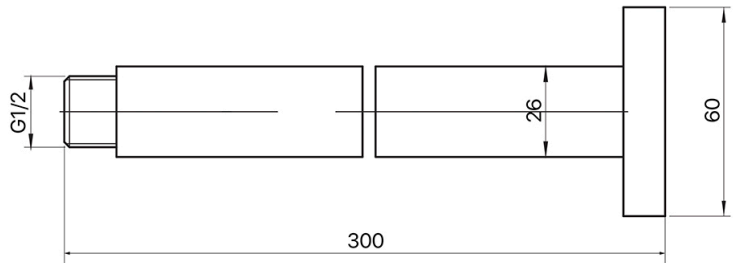

SCAN FOR MORE

A BRAND BY
BRASSHARDS
— GROUP —